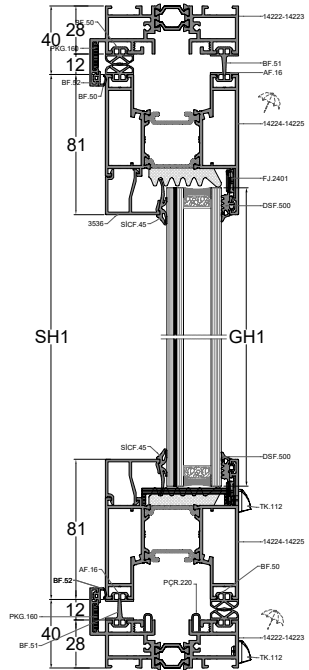

CAM GLASS	CAM ÖLÇÜLERİ Glass Dimensions	ADET Piece
	GL1 = SL1-131	3
	GH1=SH1-131	
	GL2 = SL2-131	1
	GH2=SH2-131	

AKSESUAR TANIMI Accessory Description	AKSESUAR Accessory	STOK KODU Cutting Dimensions	ADET Piece
PVC Adaptör Profili PVC Adapter Profile FD77T-PAP.01		AKS8403	H-56 2 adet 2 Piece
PVC Adaptör Profili PVC Adapter Profile FD77T-PAP.02		AKS8401	H-123,7 2 adet 2 Piece
Paslanmaz Çelik Ray Stainless Steel Rail FD77T-PCR.220		AKS1561	L-42 2 adet 2 Piece
Katlanır Kapı Mentеше Folding Door Hinge FD77T-KKA.500		AKS8387	14 adet 14 Piece
Katlanır Alt Ara Araba Folding Door Lower Trolley FD77T-KKA.100		AKS8375	1 adet 1 piece
Katlanır Üst Ara Araba Folding Door Upper Trolley FD77T-KKA.200		AKS8378	1 adet 1 piece
Katlanır Alt Son Araba Folding Door Lower End Trolley FD77T-KKA.300		AKS8381	1 adet 1 piece
Katlanır Üst Son Araba Folding Door Upper End Trolley FD77T-KKA.400		AKS8384	1 adet 1 piece
Katlanır Kapı Alt-Üst Kilit Folding Door Up-Down Locking FD77T-KKA.700		AKS8364	2 adet 2 Piece
Çift Yönlü Kilitleme Kol Gearbox Handle FD77T-KST.310		AKS898	2 adet 2 Piece

Dışa Açılır, 4+0 Binili Eşik
OPENING OUTWARD, 4+0
OVERLAPPING THRESHOLD

4+0

AKSESUAR TANIMI Accessory Description	AKSESUAR Accessory	STOK KODU Cutting Dimensions	ADET Piece
Alyanlı Köşe Onbaşı Corner Connection With Allen FJ.2401		AKS5006	16 adet 16 Piece
Cam Takozu Glazing Wedge FD77T-CT.50		AKS8392	16 adet 16 Piece
Alyanlı Köşe Onbaşı Corner Connection With Allen-PVC PKG.160		AKS8390	4 adet 4 Piece