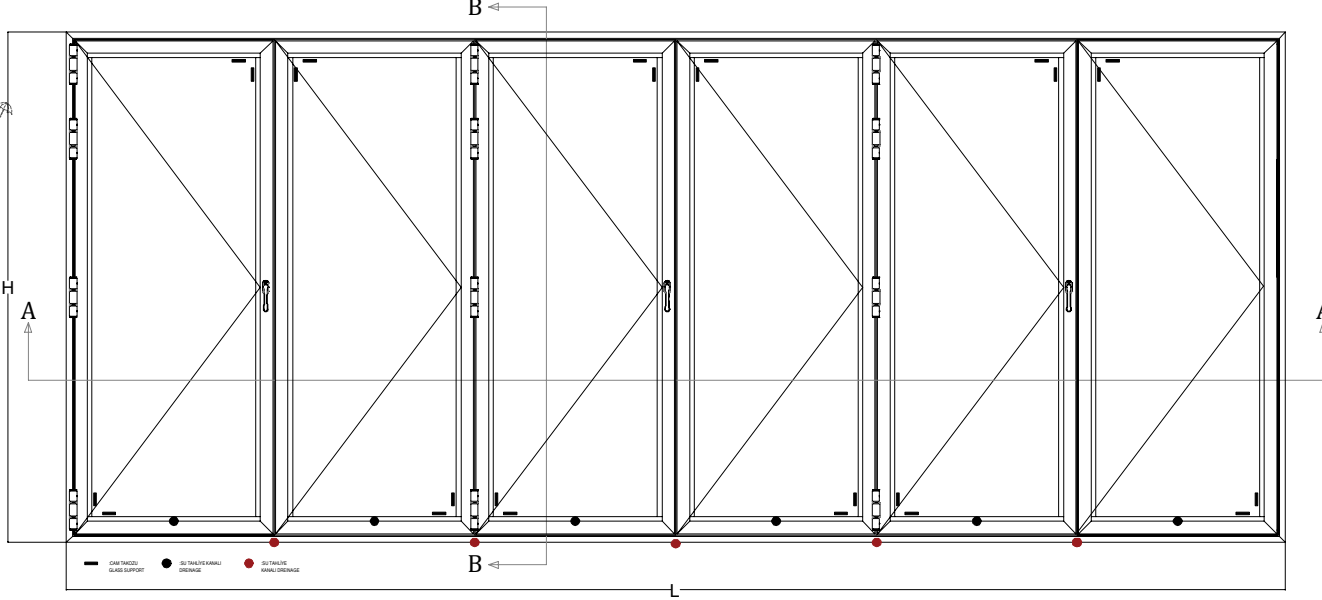

İçe Açılır, 6+0 Binili Eşik
OPENING INWARD, 4+0
OVERLAPING THRESHOLD

6+0

PROFİL TANIMI Profile Description	PROFİL KESİTİ Profile Image	KESİM ÖLÇÜLERİ Cutting Dimensions	ADET Piece
Kasa Profili FIXED PROFILE 14222-14223		L	2
Kanat Profili SASH PROFILE 14224-14225		H	2
Kanat Profili SASH PROFILE 14224-14225		SL1=.....	10
Kanat Profili SASH PROFILE 14224-14225		SH1=H-80	10
Cam Çıtası GLAZING BEAD 3536		SL2=.....	2
Cam Çıtası GLAZING BEAD 3536		SH1=H-80	2
Cam Çıtası GLAZING BEAD 3536		GBL1= SL1-118	10
Cam Çıtası GLAZING BEAD 3536		GBH1= SH1-162	10
Cam Çıtası GLAZING BEAD 3536		GBL2= SL2-118	2
Cam Çıtası GLAZING BEAD 3536		GBH2= SH2-162	2
Adaptör Profili ADAPTOR PROFILE 14228		H-56	1
CAM GLASS	CAM ÖLÇÜLERİ Glass Dimensions	ADET Piece	
	GL1 = SL1-131	5	
	GH1=SH1-131		
	GL2 = SL2-131	1	
	GH2=SH2-131		
AKSESUAR TANIMI Accessory Description	AKSESUAR Accessory	STOK KODU Cutting Dimensions	ADET Piece
PVC Adaptör Profili PVC Adapter Profile FD77T-PAP.01		AKS8403	H-56 2 adet 2 Piece
PVC Adaptör Profili PVC Adapter Profile FD77T-PAP.02		AKS8401	H-123,7 3 adet 3 Piece
Paslanmaz Çelik Ray Stainless Steel Rail FD77T-PCR.220		AKS1561	L-42 2 adet 2 Piece
Katlanır Kapı Mentese Folding Door Hinge FD77T-KKA.500		AKS8387	20 adet 20 Piece
Katlanır Alt Ara Araba Folding Door Lower Trolley FD77T-KKA.100		AKS8375	2 adet 2 Piece
Katlanır Üst Ara Araba Folding Door Upper Trolley FD77T-KKA.200		AKS8378	2 adet 2 Piece
Katlanır Alt Son Araba Folding Door Lower End Trolley FD77T-KKA.300		AKS8381	1 adet 1 Piece
Katlanır Üst Son Araba Folding Door Upper End Trolley FD77T-KKA.400		AKS8384	1 adet 1 Piece
Katlanır Kapı Alt-Üst Kilit Folding Door Up-Down Locking FD77T-KKA.700		AKS8364	3 adet 3 Piece
Çift Yönlü Kilitleme Kol Gearbox Handle FD77T-KST.310		AKS898	3 adet 3 Piece
Köşe Bağlantı Takozu Corner Connection With Allen Wedge KT.5022-2000		AKS5006	24 adet 24 Piece
Köşe Bağlantı Takozu Corner Connection Wedge KT.3698-1230		3698-022	8 adet 8 Piece
Köşe Bağlantı Takozu Corner Connection Wedge KT.5022-2000		AKS8392	24 adet 24 Piece
Köşe Bağlantı Takozu Corner Connection Wedge KT.3698-1230		AKS1556	48 adet 48 Piece
Ayırtıcı Köşe Onbaşı Corner Connection With Allen-PVC PKG.160		AKS8390	4 adet 4 Piece
Kapağı Waterdrain Cover FD77T-TK.112		AKS1556	11 adet 11 Piece