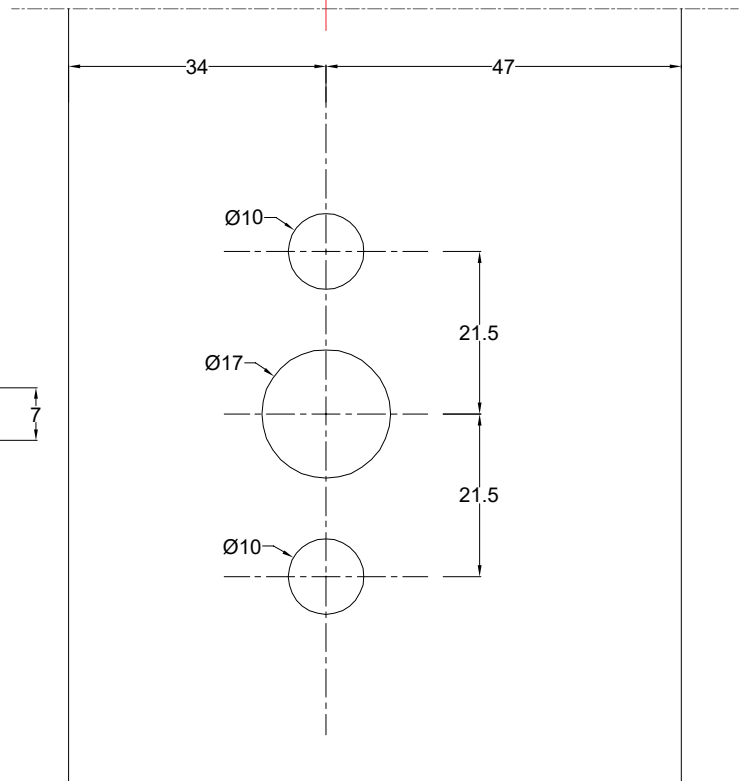

PENCERE KOLU MONTAJ DELİKLERİ
WINDOW HANDLE ASSEMBLY HOLES