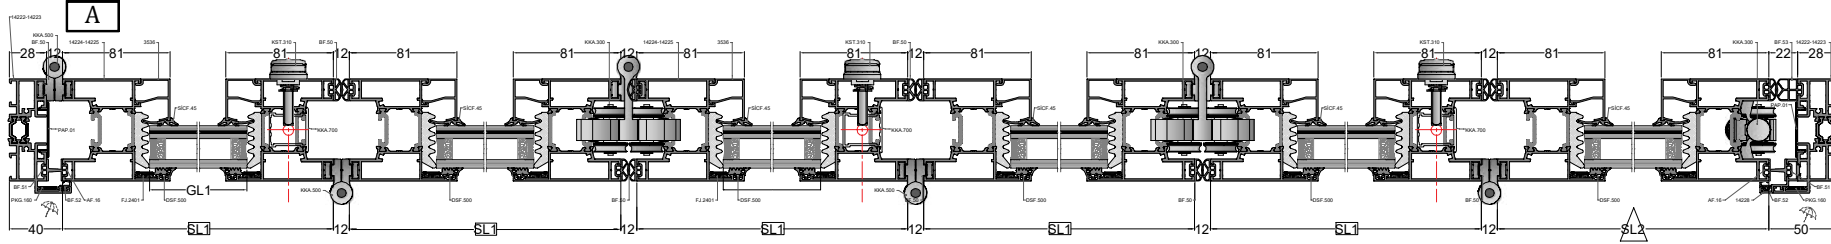

İçe Açılır, 6+0 Binili Eşik
OPENING INWARD, 4+0
OVERLAPING THRESHOLD

6+0

PROFİL TANIMI Profile Description	PROFİL KESİTİ Profile Image	KESİM ÖLÇÜLERİ Cutting Dimensions	ADET Piece
Kasa Profili FIXED PROFILE 14222-14223		L	2
Kanat Profili SASH PROFILE 14224-14225		H	2
Kanat Profili SASH PROFILE 14224-14225		SL1=.....	10
Kanat Profili SASH PROFILE 14224-14225		SH1=H-80	10
Cam Çıtası GLAZING BEAD 3536		SL2=.....	2
Cam Çıtası GLAZING BEAD 3536		SH1=H-80	2
Cam Çıtası GLAZING BEAD 3536		GBL1= SL1-118	10
Cam Çıtası GLAZING BEAD 3536		GBH1= SH1-162	10
Cam Çıtası GLAZING BEAD 3536		GBL2= SL2-118	2
Cam Çıtası GLAZING BEAD 3536		GBH2= SH2-162	2
Adaptör Profili ADAPTOR PROFILE 14228		H-56	1
CAM GLASS	CAM ÖLÇÜLERİ Glass Dimensions	ADET Piece	
	GL1 = SL1-131	5	
	GH1=SH1-131		
	GL2 = SL2-131	1	
	GH2=SH2-131		
AKSESUAR TANIMI Accessory Description	AKSESUAR Accessory	STOK KODU Cutting Dimensions	ADET Piece
PVC Adaptör Profili PVC Adapter Profile FD77T-PAP.01		AKS8403	H-56 2 adet 2 Piece
PVC Adaptör Profili PVC Adapter Profile FD77T-PAP.02		AKS8401	H-123,7 3 adet 3 Piece
Paslanmaz Çelik Ray Stainless Steel Rail FD77T-PCR.220		AKS1561	L-42 2 adet 2 Piece
Katlanır Kapı Mentese Folding Door Hinge FD77T-KKA.500		AKS8387	20 adet 20 Piece
Katlanır Alt Ara Araba Folding Door Lower Trolley FD77T-KKA.100		AKS8375	2 adet 2 Piece
Katlanır Üst Ara Araba Folding Door Upper Trolley FD77T-KKA.200		AKS8378	2 adet 2 Piece
Katlanır Alt Son Araba Folding Door Lower End Trolley FD77T-KKA.300		AKS8381	1 adet 1 Piece
Katlanır Üst Son Araba Folding Door Upper End Trolley FD77T-KKA.400		AKS8384	1 adet 1 Piece
Katlanır Kapı Alt-Üst Kilit Folding Door Up-Down Locking FD77T-KKA.700		AKS8364	3 adet 3 Piece
Çift Yönlü Kilitleme Kol Gearbox Handle FD77T-KST.310		AKS898	3 adet 3 Piece
Köşe Bağlantı Takozu Corner Connection With Allen Wedge KT.5022-2000		AKS5006	24 adet 24 Piece
Köşe Bağlantı Takozu Corner Connection Wedge KT.3698-1230		3698-022	8 adet 8 Piece
Köşe Bağlantı Takozu Corner Connection Wedge KT.5022-2000		AKS8392	24 adet 24 Piece
Köşe Bağlantı Takozu Corner Connection Wedge KT.3698-1230		AKS1556	48 adet 48 Piece
Ayırtıcı Köşe Onbaşı Corner Connection With Allen-PVC PKG.160		AKS8390	4 adet 4 Piece
Kapağı Waterdrain Cover FD77T-TK.112		AKS1556	11 adet 11 Piece