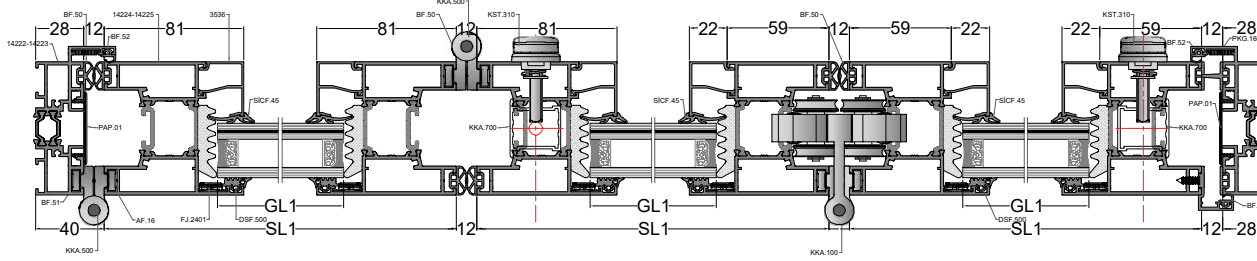

A

PROFIL TANIMI Profile Description	PROFIL KESİTİ Profile Image	KESİM ÖLÇÜLERİ Cutting Dimensions	ADET Piece
Kasa Profili FRAME PROFILE 14222-14223		L H	2 2
Kanat Profili SASH PROFILE 14224-14225		$SL1 = (L-104)/3$ SH1= H-80	6 6
Cam Çıtası GLAZING BEAD 3536		GBL1= SL1-118 GBH1= SH1-162	6 6
Adaptör Profili ADAPTER PROFILE 14227		H1= H-105	1

CAM GLASS	CAM ÖLÇÜLERİ Glass Dimensions	ADET Piece
	GL1 = SL1-131 GH1= SH1-131	3

B

AKSESUAR TANIMI Accessory Description	AKSESUAR Accessory	STOK KODU Cutting Dimensions	ADET Piece
PVC Adaptör Profili PVC Adapter Profile FD77T-PAP.01		AKS8403	H-56 2 adet 2 Piece
PVC Adaptör Profili PVC Adapter Profile FD77T-PAP.02		AKS8401	H-123,7 2 adet 2 Piece
Paslanmaz Çelik Ray Stainless Steel Rail FD77T-PCR.220		AKS1561	L-42 2 adet 2 Piece
Katlanır Kapı Menteşe Folding Door Hinge FD77T-KKA.500		AKS8387	10 adet 10 Piece
Katlanır Alt Ara Araba Folding Door Lower Trolley FD77T-KKA.100		AKS8375	1 adet 1 piece
Katlanır Üst Ara Araba Folding Door Upper Trolley FD77T-KKA.200		AKS8378	1 adet 1 piece
Katlanır Kapı Alt-Üst Kilit Folding Door Up-Down Locking FD77T-KKA.700		AKS8364	2 adet 2 Piece
Çift Yönlü Kilitleme Kol Gearbox Handle FD77T-KST.310		AKS898	2 adet 2 Piece
Köşe Bağlantı Takozu Corner Connection Wedge KT.5022-2000		5022-043	8 adet 8 Piece
Köşe Bağlantı Takozu Corner Connection Wedge KT.3698-1230		3698-022	24 adet 24 Piece
Hareketli Tahliye Kapağı Waterdrain Cover FD77T-TK.112		AKS1556	5 adet 5 Piece
Alyanli Köşe Onbaşı Corner Connection With Allen-PVC PKG.160		AKS8390	4 adet 4 Piece
Alyanli Köşe Onbaşı Corner Connection With Allen FJ.2401		AKS5006	12 adet 12 Piece
Cam Takozu Glazing Wedge FD77T-CT.50		AKS8392	12 adet 12 Piece
Adaptör Kapağı Adapter Cover Cap FD77T-AK.02		AKS8391	1 takım 1 set