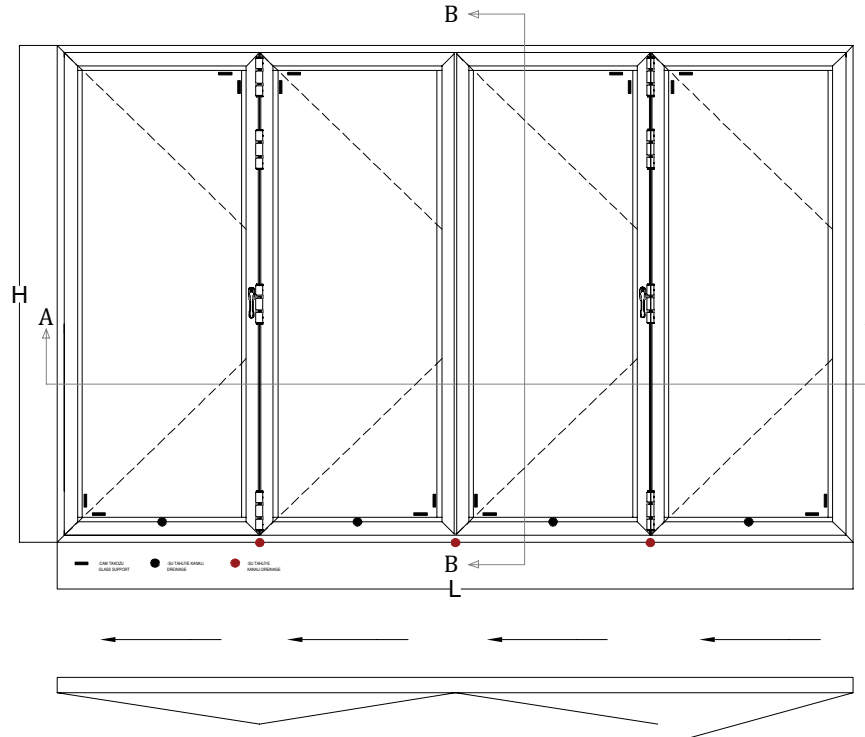

CAM GLASS	CAM ÖLÇÜLERİ Glass Dimensions	ADET Piece
	GL1 = SL1-131	3
	GH1=SH1-131	
	GL2 = SL2-131	1
	GH2=SH2-131	

AKSESUAR TANIMI Accessory Description	AKSESUAR Accessory	STOK KODU Cutting Dimensions	ADET Piece
PVC Adaptör Profili PVC Adapter Profile FD77T-PAP.01		AKS8403	H-56 2 adet 2 Piece
PVC Adaptör Profili PVC Adapter Profile FD77T-PAP.02		AKS8401	H-123,7 2 adet 2 Piece
Paslanmaz Çelik Ray Stainless Steel Rail FD77T-PCR.220		AKS1561	L-42 2 adet 2 Piece
Katlanır Kapı Mentеше Folding Door Hinge FD77T-KKA.500		AKS8387	14 adet 14 Piece
Katlanır Alt Ara Araba Folding Door Lower Trolley FD77T-KKA.100		AKS8375	1 adet 1 piece
Katlanır Üst Ara Araba Folding Door Upper Trolley FD77T-KKA.200		AKS8378	1 adet 1 piece
Katlanır Alt Son Araba Folding Door Lower End Trolley FD77T-KKA.300		AKS8381	1 adet 1 piece
Katlanır Üst Son Araba Folding Door Upper End Trolley FD77T-KKA.400		AKS8384	1 adet 1 piece
Katlanır Kapı Alt-Üst Kilit Folding Door Up-Down Locking FD77T-KKA.700		AKS8364	2 adet 2 Piece
Çift Yönlü Kilitleme Kol Gearbox Handle FD77T-KST.310		AKS898	2 adet 2 Piece

Dışa Açılır, 4+0 Binili Eşik
OPENING OUTWARD, 4+0
OVERLAPPING THRESHOLD

4+0

AKSESUAR TANIMI Accessory Description	AKSESUAR Accessory	STOK KODU Cutting Dimensions	ADET Piece
Alyanlı Köşe Onbaşı Corner Connection With Allen FJ.2401		AKS5006	16 adet 16 Piece
Cam Takozu Glazing Wedge FD77T-CT.50		AKS8392	16 adet 16 Piece
Alyanlı Köşe Onbaşı Corner Connection With Allen-PVC PKG.160		AKS8390	4 adet 4 Piece