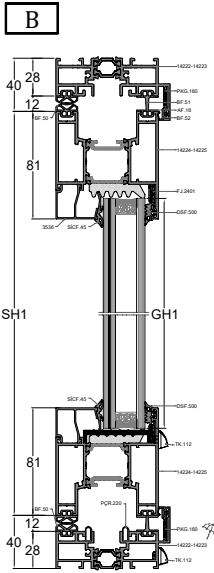

İçe Açılır, 6+0 Binili Eşik
OPENING INWARD, 4+0
OVERLAPING THRESHOLD

6+0

PROFİL TANIMI Profile Description	PROFİL KESİTİ Profile Image	KESİM ÖLÇÜLERİ Cutting Dimensions	ADET Piece
Kasa Profili FIXED PROFILE 14222-14223		L	2
Kanat Profili SASH PROFILE 14224-14225		H	2
Kanat Profili SASH PROFILE 14224-14225		SL1=.....	10
Kanat Profili SASH PROFILE 14224-14225		SH1=H-80	10
Cam Çıtası GLAZING BEAD 3536		SL2=.....	2
Cam Çıtası GLAZING BEAD 3536		SH1=H-80	2
Cam Çıtası GLAZING BEAD 3536		GBL1= SL1-118	10
Cam Çıtası GLAZING BEAD 3536		GBH1= SH1-162	10
Cam Çıtası GLAZING BEAD 3536		GBL2= SL2-118	2
Cam Çıtası GLAZING BEAD 3536		GBH2= SH2-162	2
Adaptör Profili ADAPTOR PROFILE 14228		H-56	1
CAM GLASS	CAM ÖLÇÜLERİ Glass Dimensions	ADET Piece	
	GL1 = SL1-131	5	
	GH1=SH1-131		
	GL2 = SL2-131	1	
	GH2=SH2-131		
AKSESUAR TANIMI Accessory Description	AKSESUAR Accessory	STOK KODU Cutting Dimensions	ADET Piece
PVC Adaptör Profili PVC Adapter Profile FD77T-PAP.01		AKS8403	H-56 2 adet 2 Piece
PVC Adaptör Profili PVC Adapter Profile FD77T-PAP.02		AKS8401	H-123,7 3 adet 3 Piece
Paslanmaz Çelik Ray Stainless Steel Rail FD77T-PCR.220		AKS1561	L-42 2 adet 2 Piece
Katlanır Kapı Mentese Folding Door Hinge FD77T-KKA.500		AKS8387	20 adet 20 Piece
Katlanır Alt Ara Araba Folding Door Lower Trolley FD77T-KKA.100		AKS8375	2 adet 2 Piece
Katlanır Üst Ara Araba Folding Door Upper Trolley FD77T-KKA.200		AKS8378	2 adet 2 Piece
Katlanır Alt Son Araba Folding Door Lower End Trolley FD77T-KKA.300		AKS8381	1 adet 1 Piece
Katlanır Üst Son Araba Folding Door Upper End Trolley FD77T-KKA.400		AKS8384	1 adet 1 Piece
Katlanır Kapı Alt-Üst Kilit Folding Door Up-Down Locking FD77T-KKA.700		AKS8364	3 adet 3 Piece
Çift Yönlü Kilitleme Kol Gearbox Handle FD77T-KST.310		AKS898	3 adet 3 Piece
Köşe Bağlantı Takozu Corner Connection With Allen Wedge KT.5022-2000		AKS5006	24 adet 24 Piece
Köşe Bağlantı Takozu Corner Connection Wedge KT.3698-1230		3698-022	8 adet 8 Piece
Köşe Bağlantı Takozu Corner Connection Wedge KT.5022-2000		AKS8392	24 adet 24 Piece
Köşe Bağlantı Takozu Corner Connection Wedge KT.3698-1230		AKS1556	48 adet 48 Piece
Ayırtıcı Köşe Onbaşı Corner Connection With Allen-PVC PKG.160		AKS8390	4 adet 4 Piece
Kapağı Waterdrain Cover FD77T-TK.112		AKS1556	11 adet 11 Piece