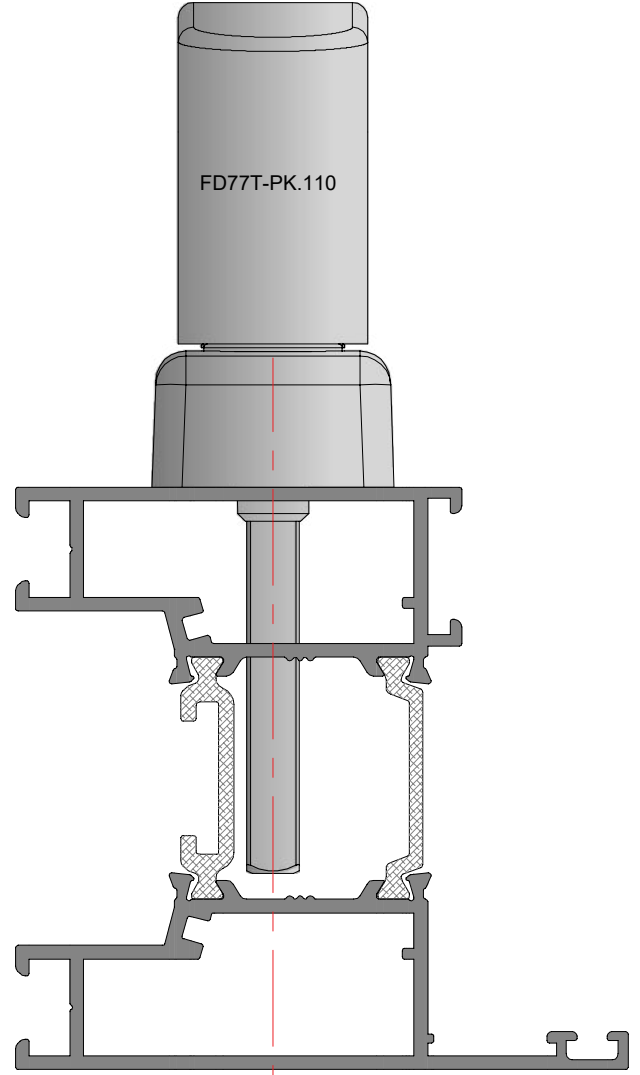

PENCERE KOLU MONTAJ DELİKLERİ
WINDOW HANDLE ASSEMBLY HOLES