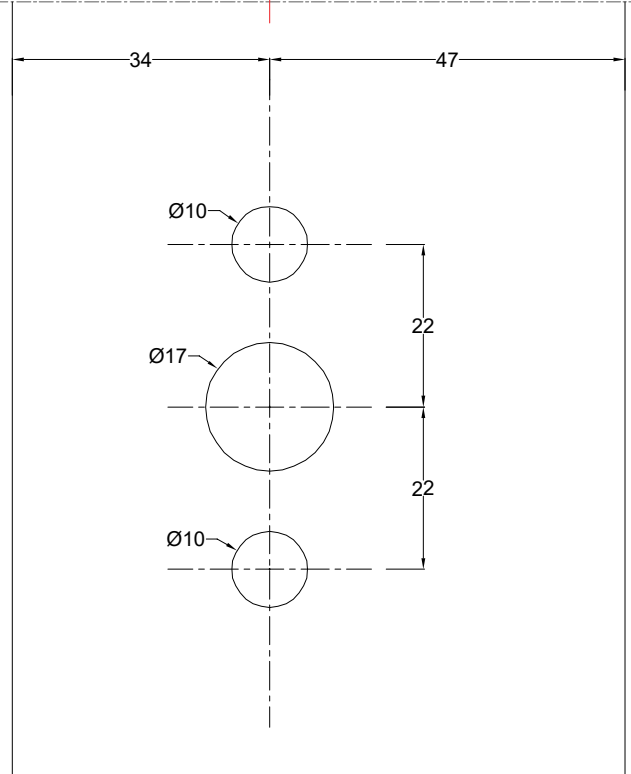

ÇİFT YÖNLÜ KİLİTLEME KOL
MONTAJ DELİKLERİ
GEARBOX HANDLE ASSEMBLY HOLES