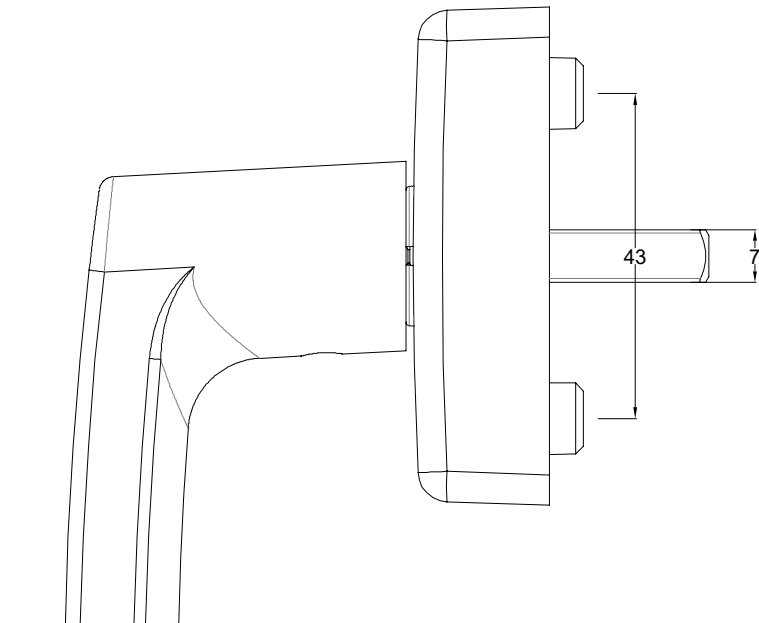

PENCERE KOLU MONTAJ DELİKLERİ
WINDOW HANDLE ASSEMBLY HOLES